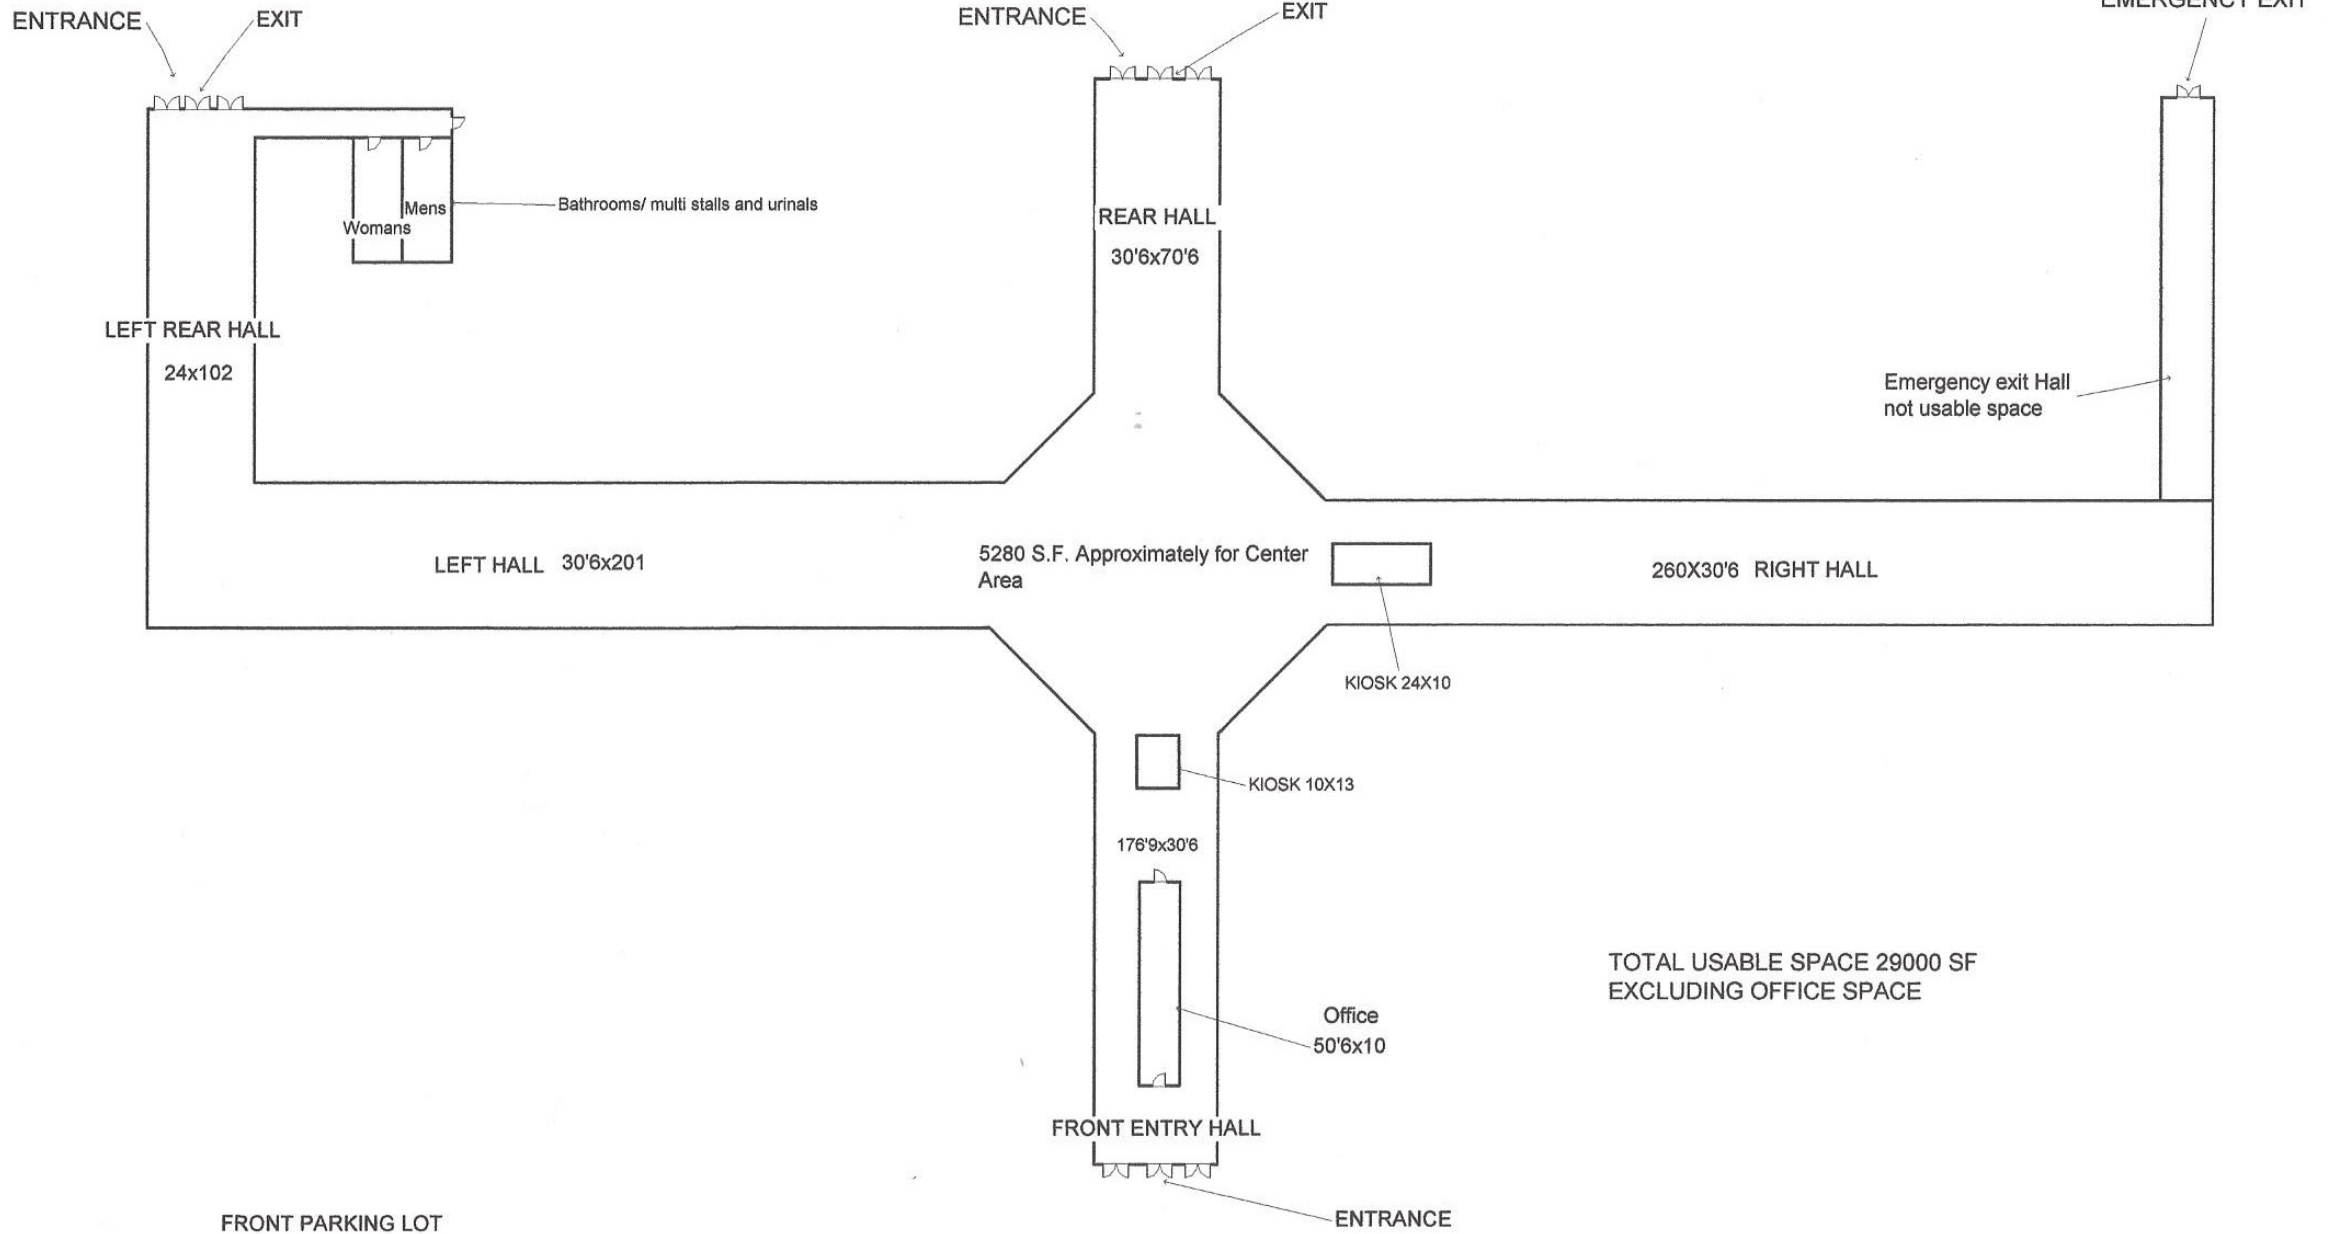

REAR PARKING LOT

REAR PARKING LOT

TOTAL USABLE SPACE 29000 SF EXCLUDING OFFICE SPACE

FRONT PARKING LOT

FRONT PARKING LOT

GATEWAY BUSINESS CENTER
 4031 CLOUD SPRINGS ROAD
 RINGGOLD, GA. 30736
 TELEPHONE: 706/866-4753
 FAX: 706/866-1906
 EMAIL: GBCENTER@ATT.NET